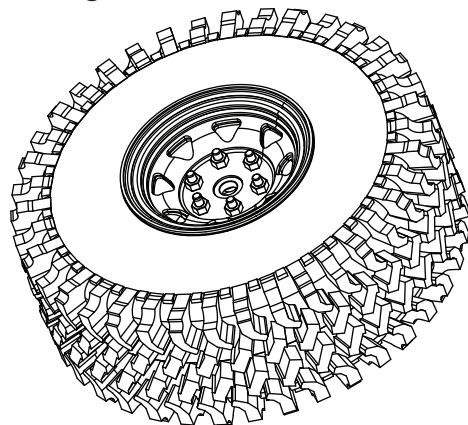

9. Completed assembly of your new wheels and tires should look like the following: