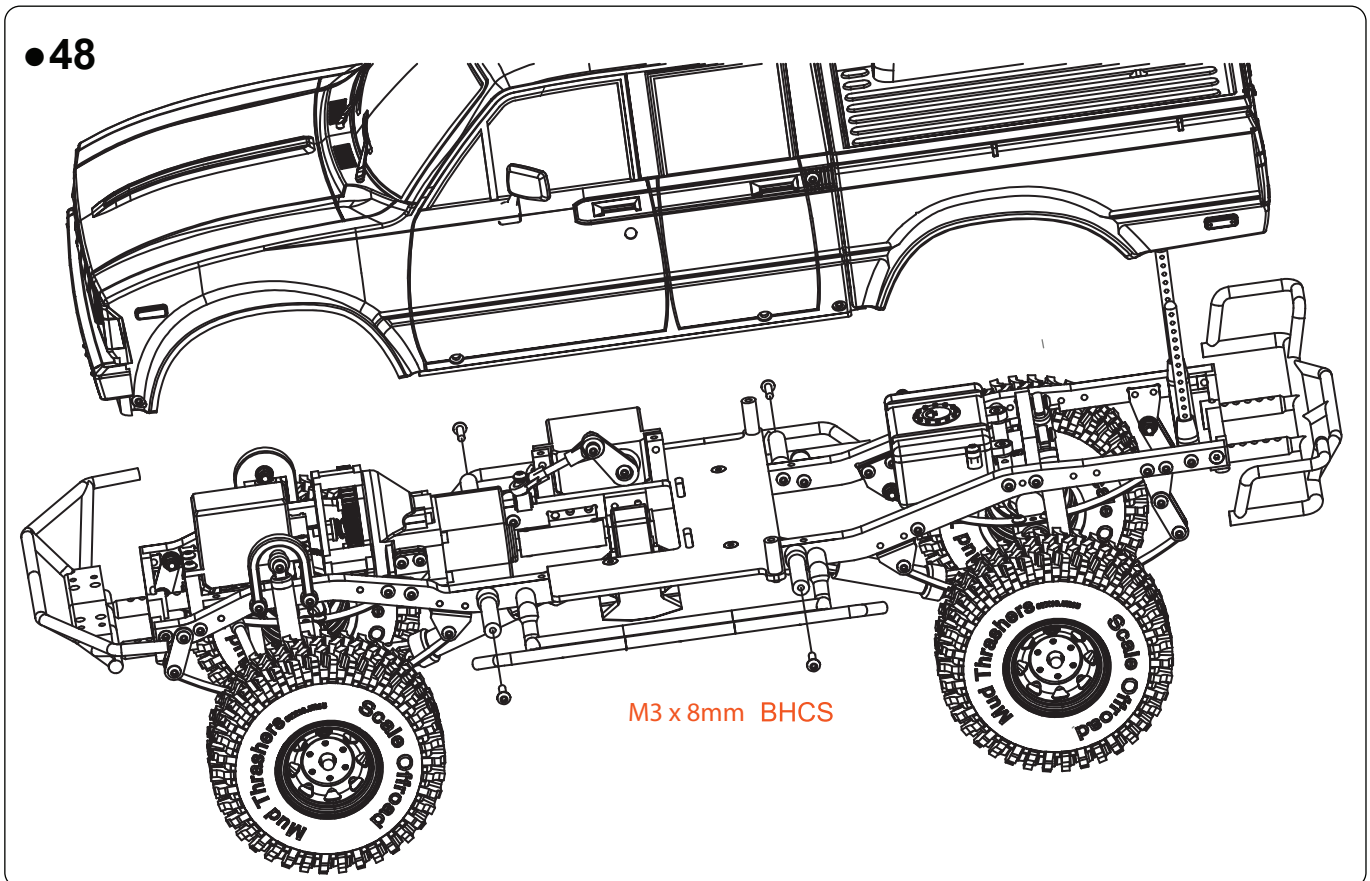

Note: Body is not included and is shown for installation purposes.