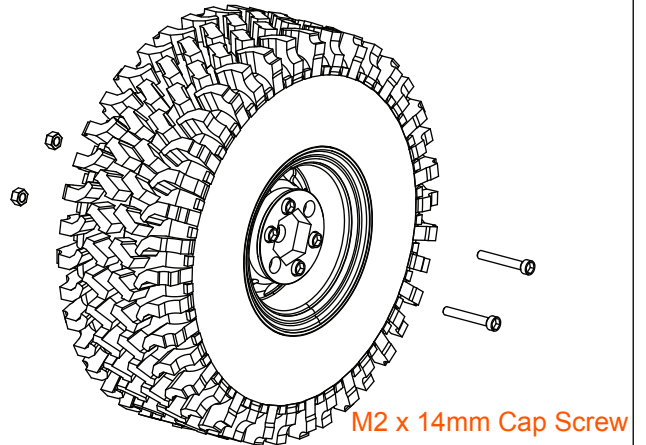

7. Now you can remove the longer hardware.