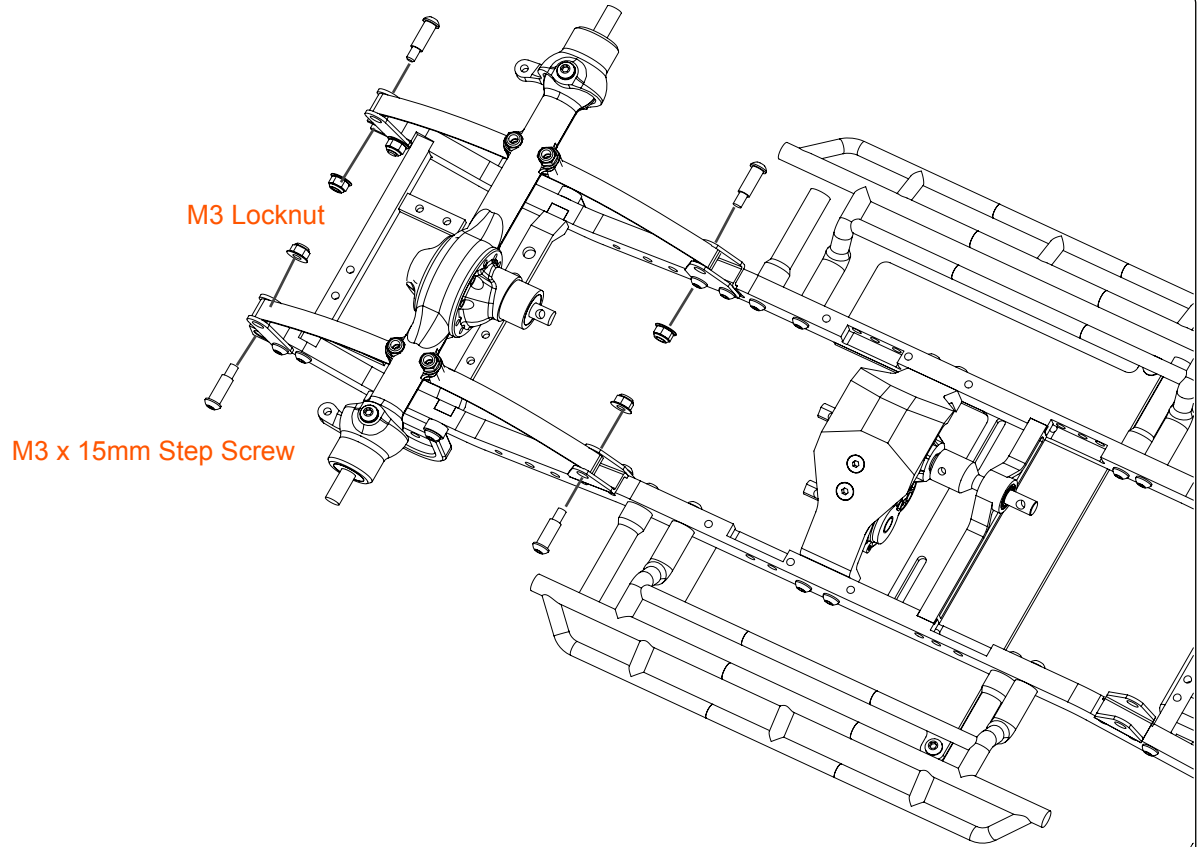

TRAILFINDER 2 LWB

1/10 Trail Finder 2 Truck Kit "LWB"

● 25