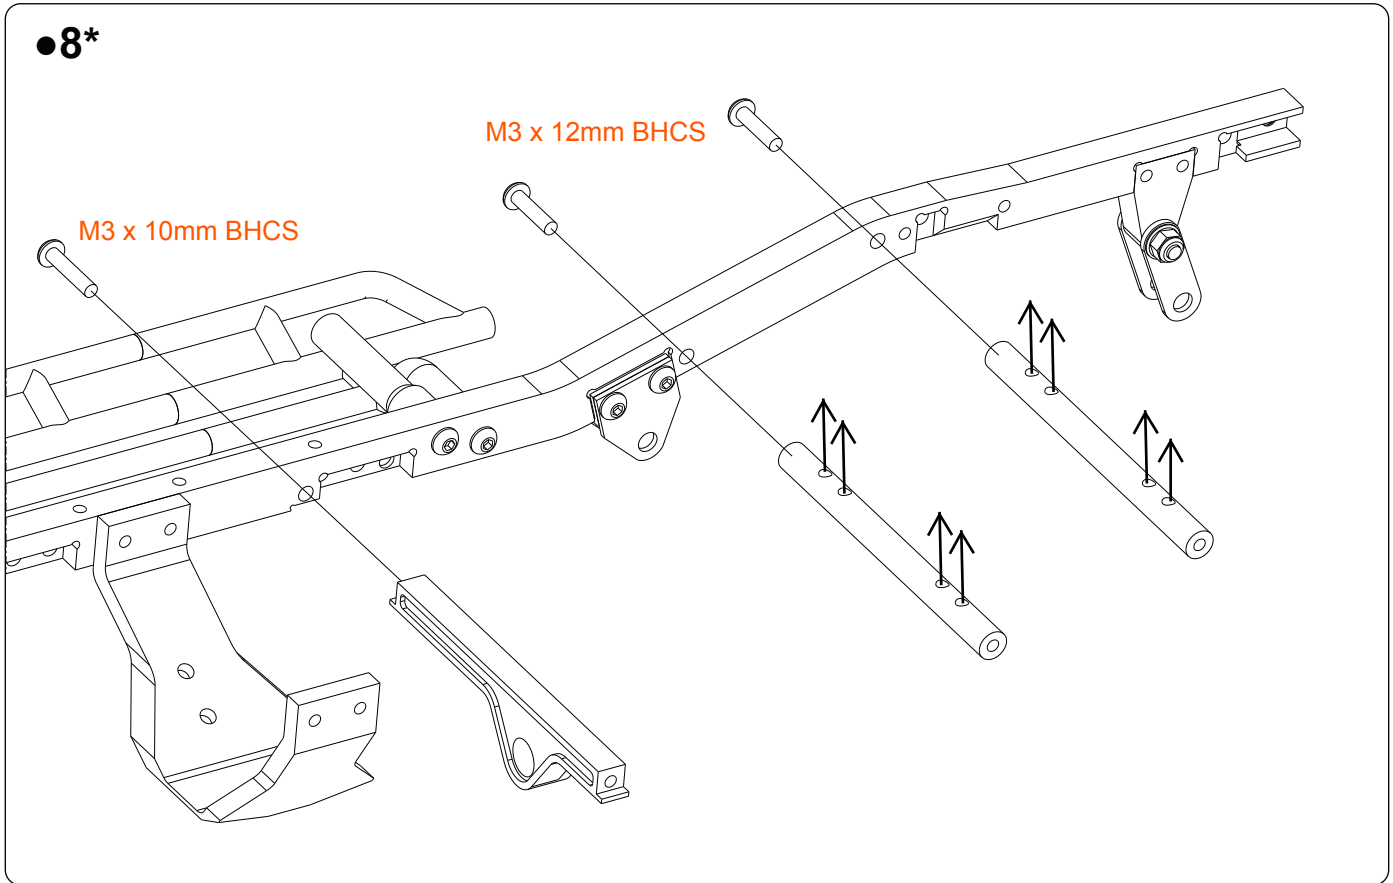

TRAILFINDER 2 LWB

1/10 Trail Finder 2 Truck Kit "LWB"