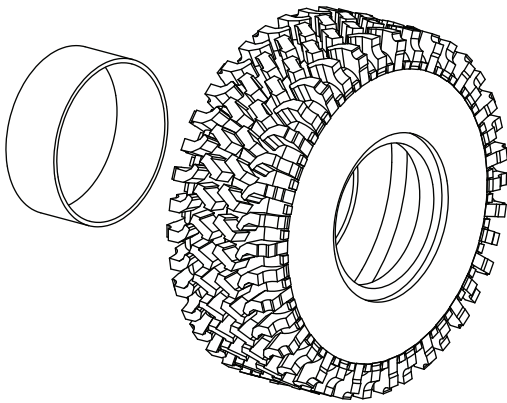

• 38

• 39

• 40

• 41

● 42

M3 x 1.0mm BHCS

● 43

M3 Locknut

M3 x 14 mm BHCS

TRAILFINDER 2 LWB

1/10 Trail Finder 2 Truck Kit "LWB"

● 46

Wheel disassembly shown

1. Insert internal beadlock ring into tire.

2. Install wheel front and back.
NOTE: Ensure front and back side spokes align with each other.

3. Use the included longer hardware to help aid in tire and wheel installation. Be sure to slowly tighten the nuts on the longer hardware until you are able to begin installing the included shorter hardware.