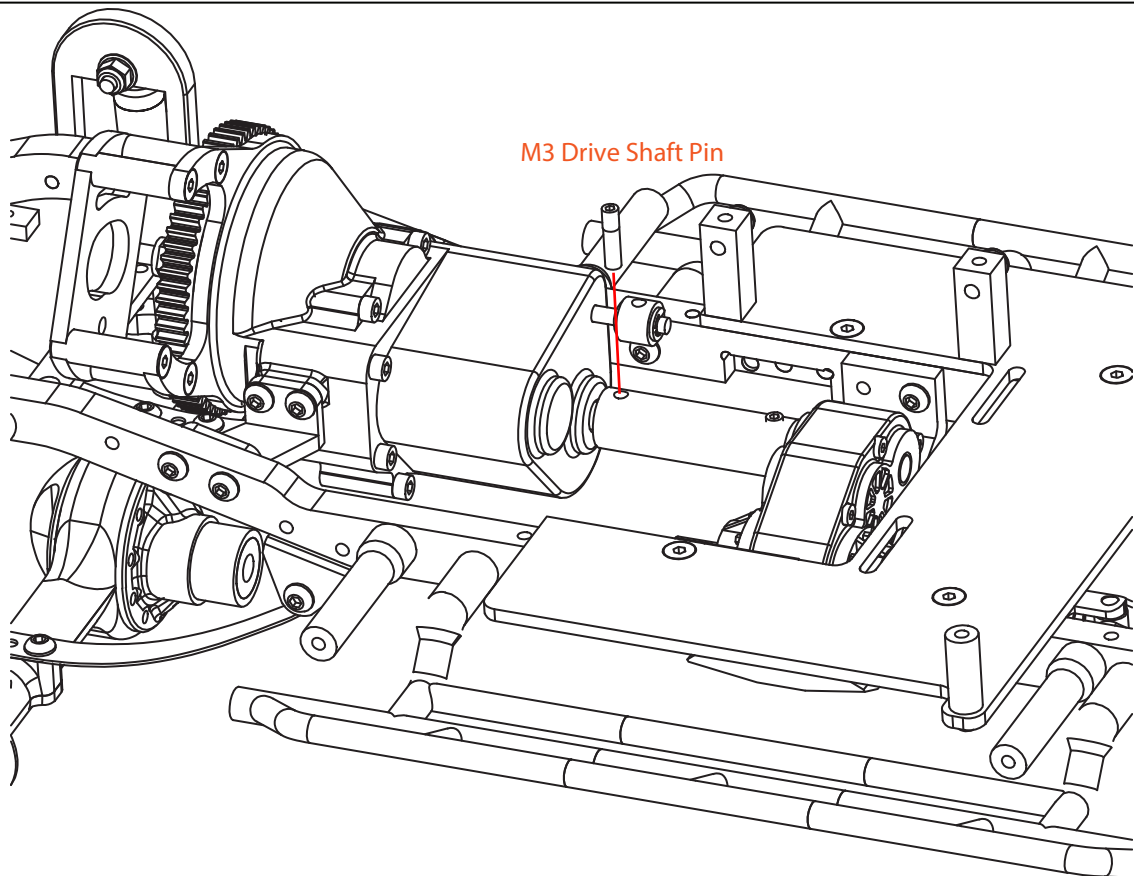

●30

●31-1

TRAILFINDER 2 LWB

1/10 Trail Finder 2 Truck Kit "LWB"

• 31-2

• 32

Install drive shaft rings

• 33