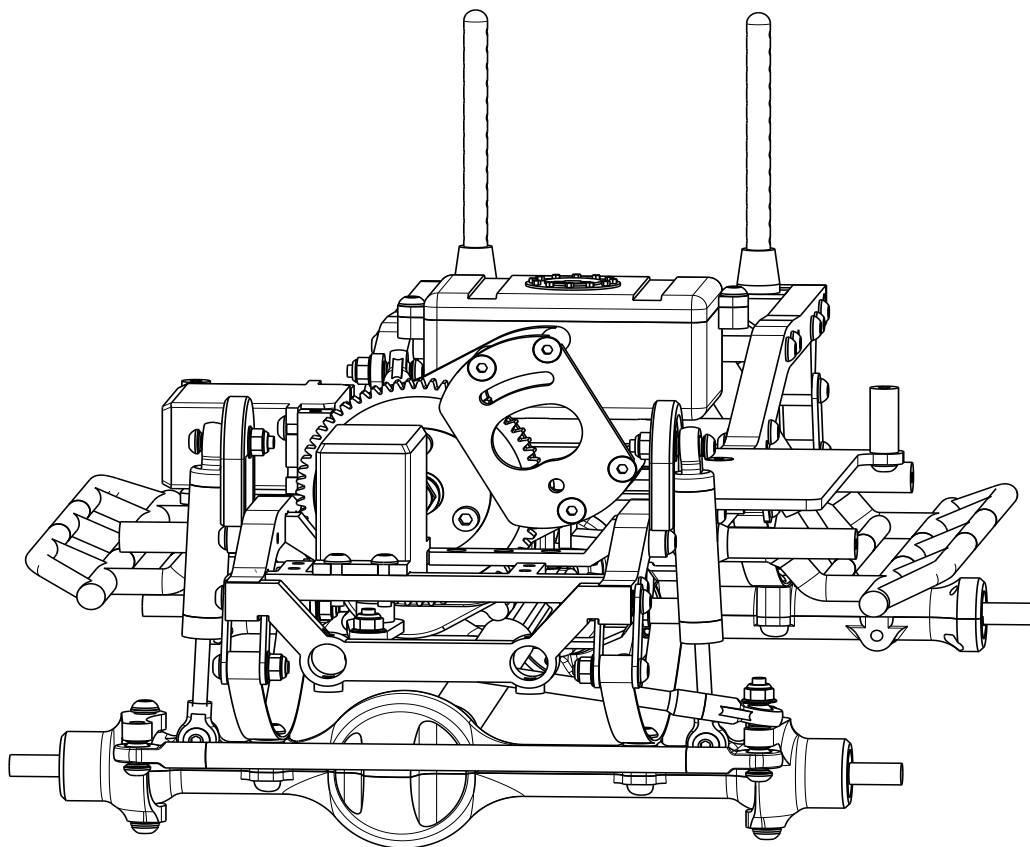

TRAILFINDER 2 LWB

1/10 Trail Finder 2 Truck Kit "LWB"

• 38

• 39