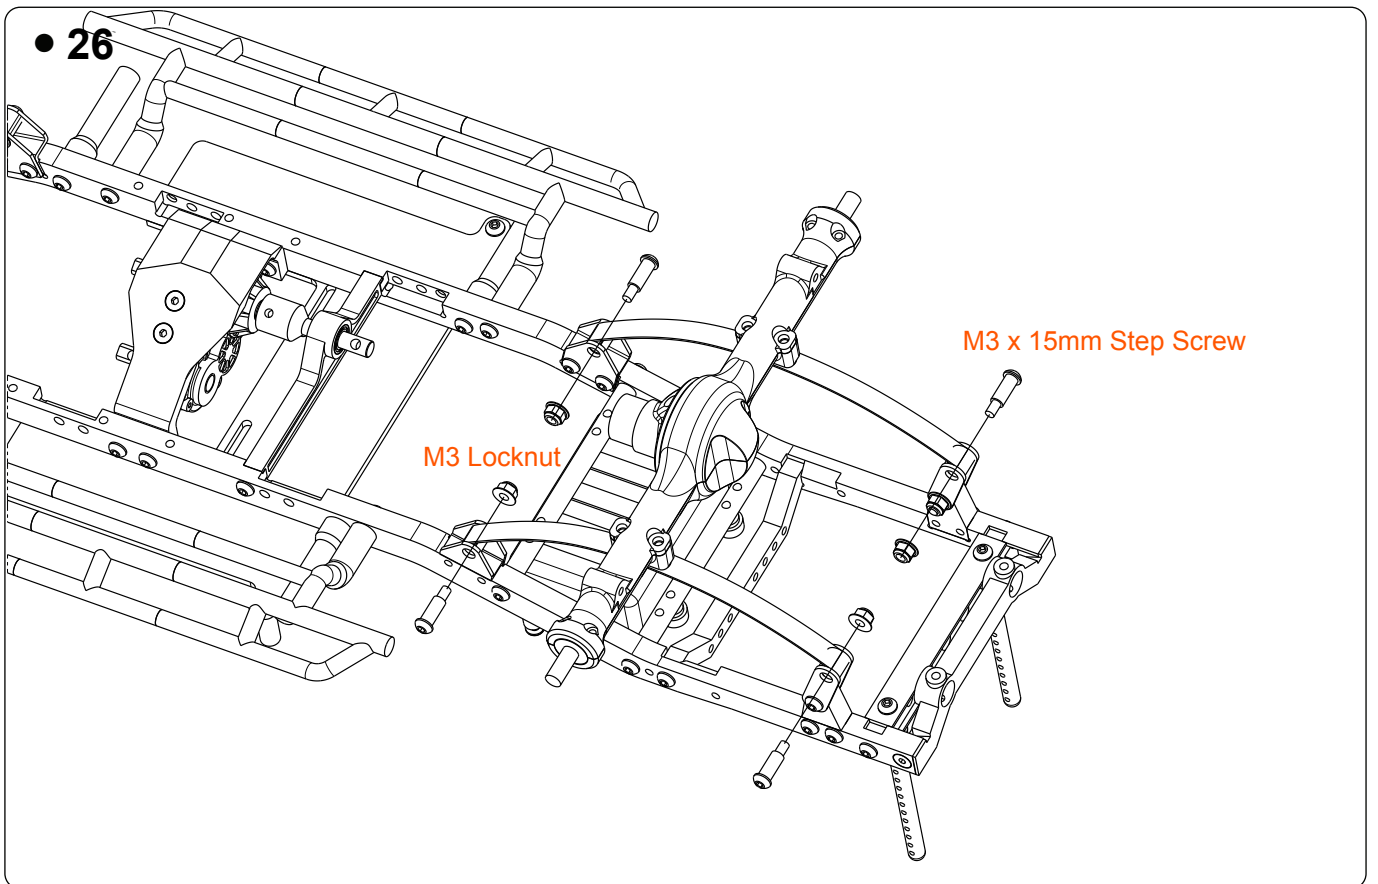

TRAILFINDER 2 LWB

1/10 Trail Finder 2 Truck Kit "LWB"

● 25

● 26