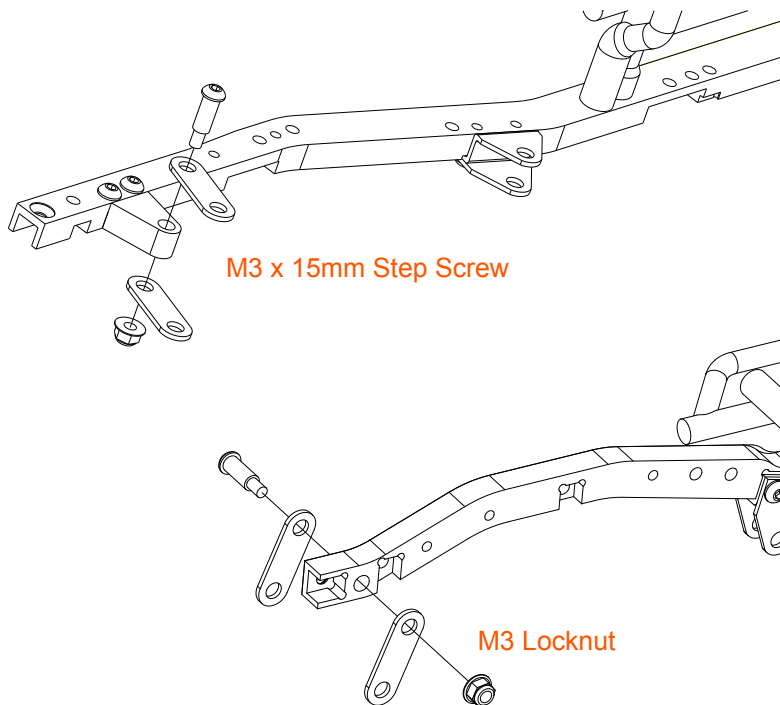

All hardware should be taken from Bag C

Plastic parts can be found in Bag D

●3

●4

●5

TRAILFINDER 2 LWB

1/10 Trail Finder 2 Truck Kit "LWB"

●6*