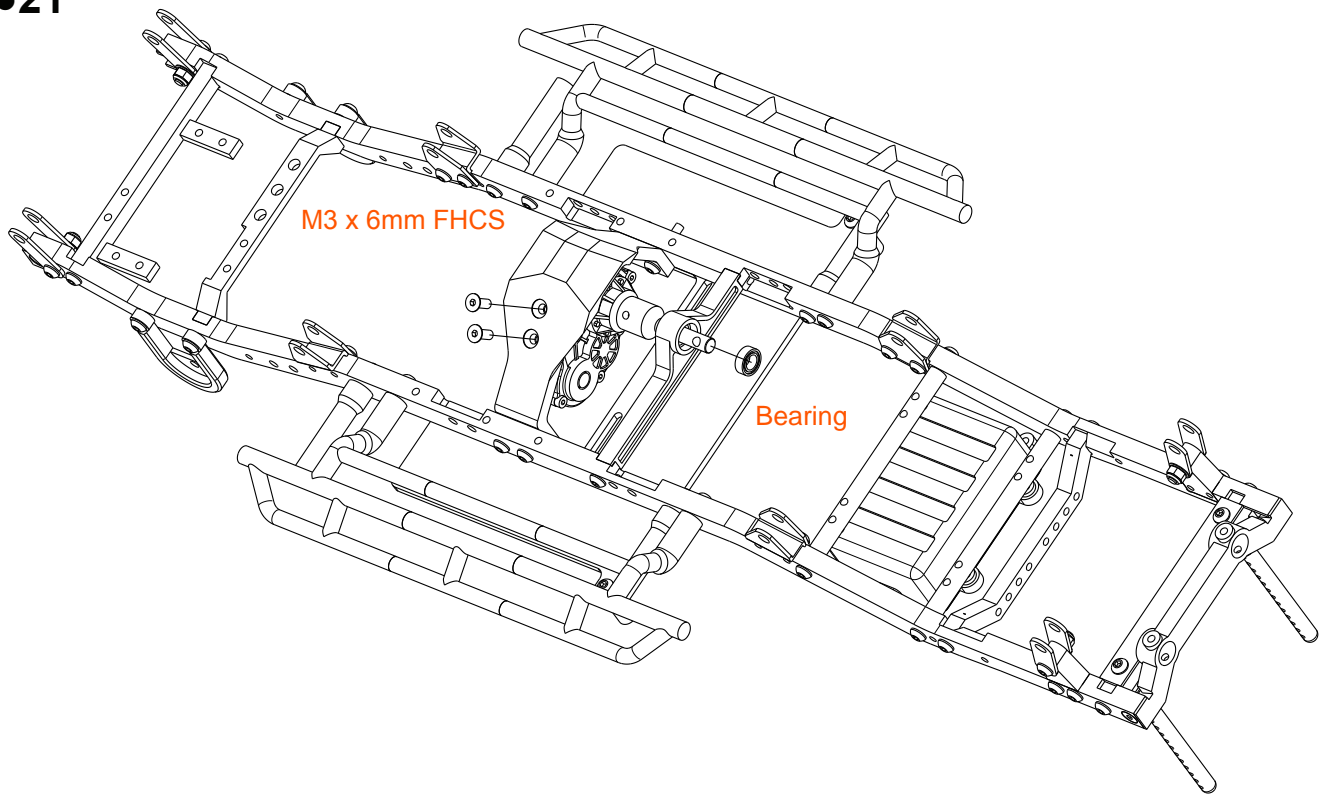

TRAILFINDER 2 LWB

1/10 Trail Finder 2 Truck Kit "LWB"

●21*