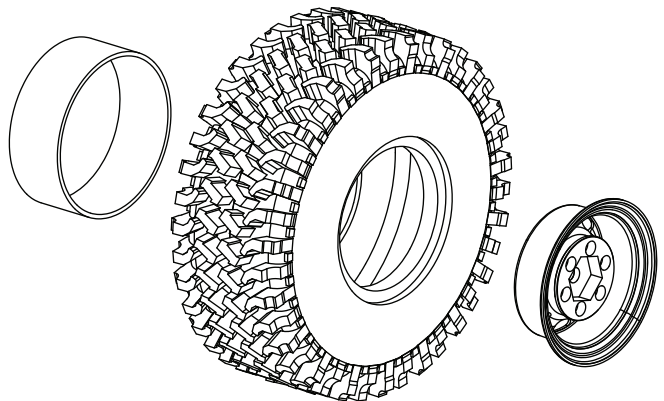

M3 x 14 mm BHCS

TRAILFINDER 2 LWB

1/10 Trail Finder 2 Truck Kit "LWB"

● 46

Wheel disassembly shown

1. Insert internal beadlock ring into tire.

2. Install wheel front and back.
NOTE: Ensure front and back side spokes align with each other.

3. Use the included longer hardware to help aid in tire and wheel installation. Be sure to slowly tighten the nuts on the longer hardware until you are able to begin installing the included shorter hardware.