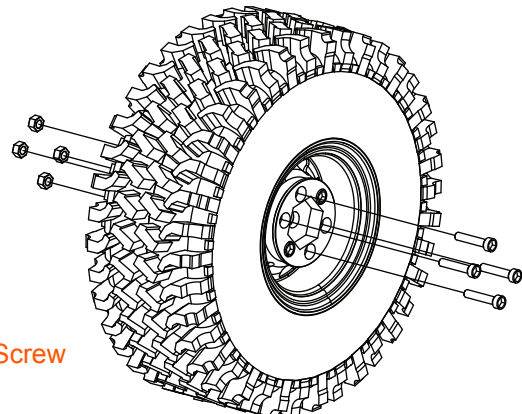

M2 x 14mm Cap Screw