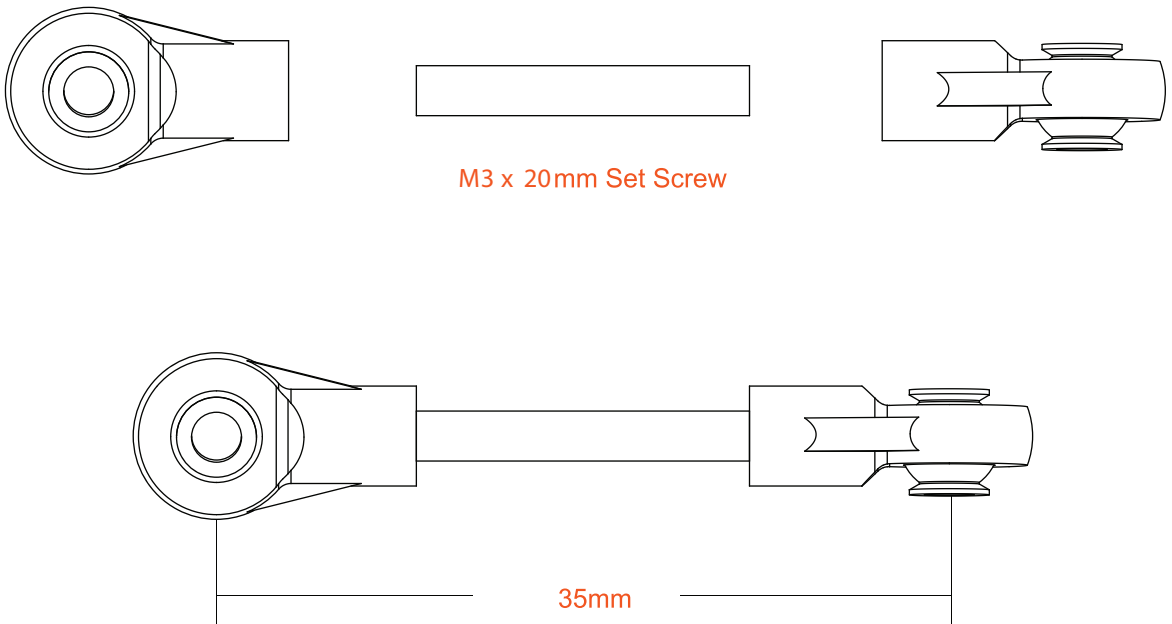

1/10 Trail Finder 2 Truck Kit "LWB"

• 36

Note: Servos are not included in this KIT.

• 37

M3 x 10mm BHCS

M3 x 8mm BHCS

TRAILFINDER 2 LWB

1/10 Trail Finder 2 Truck Kit "LWB"

• 38

• 39

• 40

• 41

● 42

M3 x 1.0mm BHCS

● 43

M3 Locknut