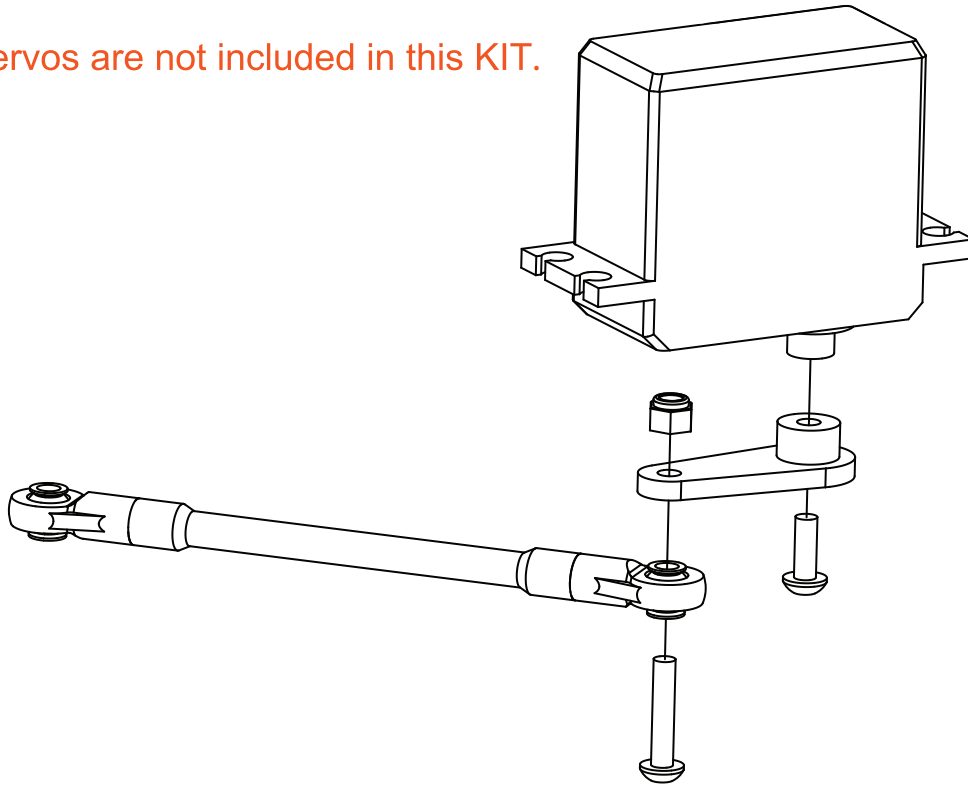

TRAILFINDER 2 LWB

1/10 Trail Finder 2 Truck Kit "LWB"

• 36

Note: Servos are not included in this KIT.