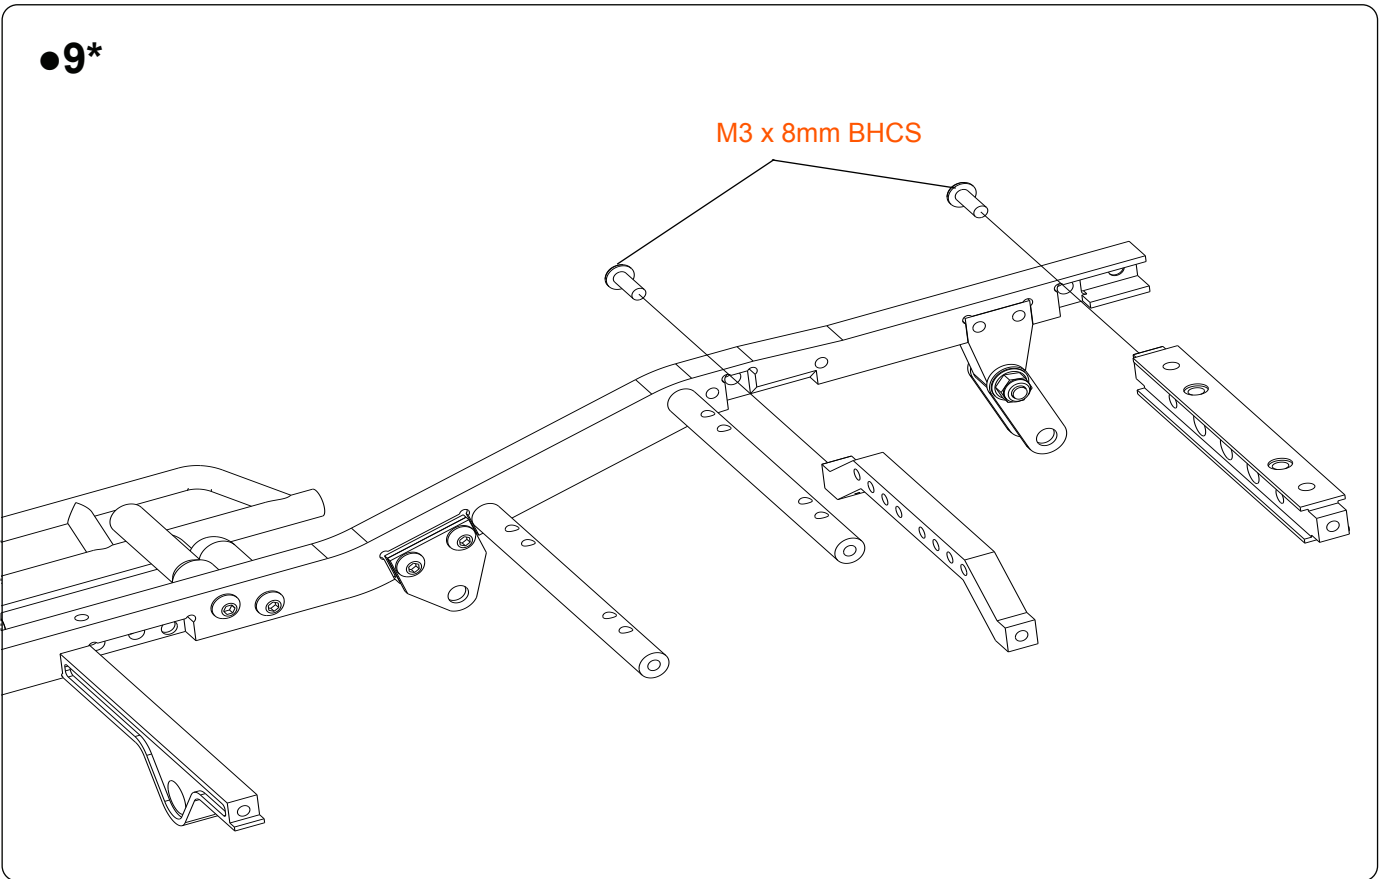

TRAILFINDER 2 LWB

1/10 Trail Finder 2 Truck Kit "LWB"