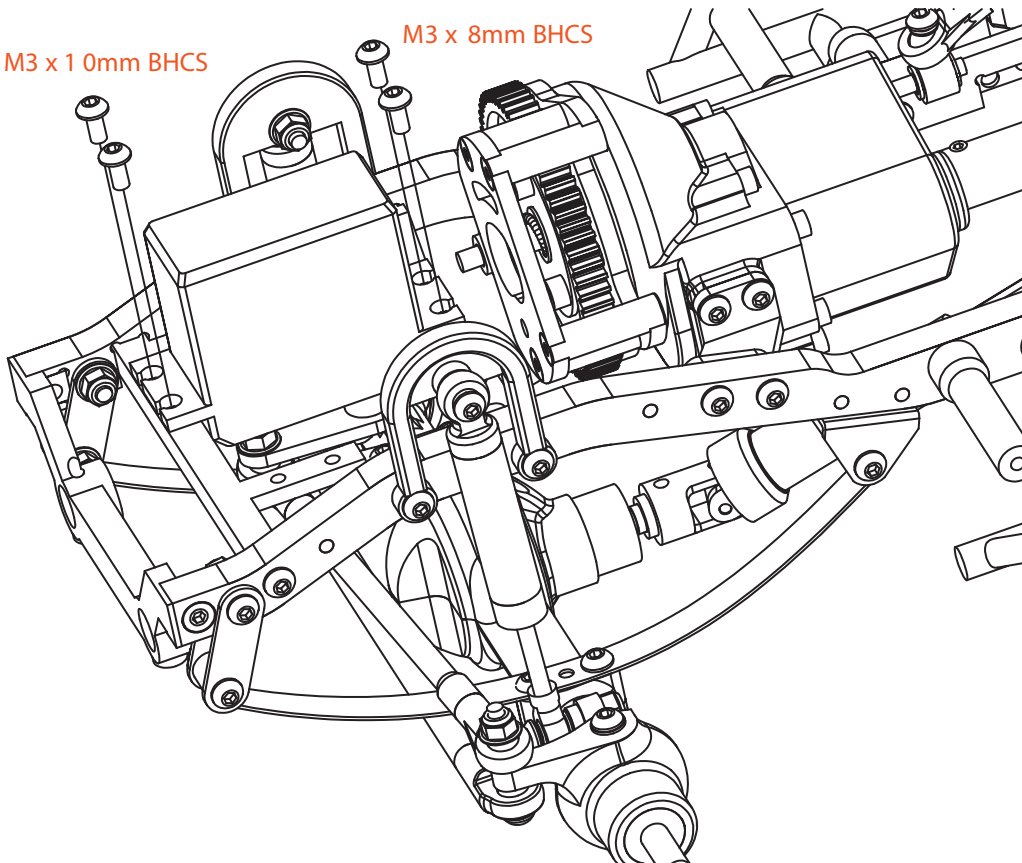

CORRECT ALIGNMENT

INCORRECT ALIGNMENT

Please check alignment when installing your drive shafts.

TRAILFINDER 2 LWB

1/10 Trail Finder 2 Truck Kit "LWB"

• 34

• 35

TRAILFINDER 2 LWB

1/10 Trail Finder 2 Truck Kit "LWB"

• 36

Note: Servos are not included in this KIT.

• 37

M3 x 10mm BHCS

M3 x 8mm BHCS

TRAILFINDER 2 LWB

1/10 Trail Finder 2 Truck Kit "LWB"

• 38

• 39

• 40

• 41

● 42

M3 x 1.0mm BHCS

● 43

M3 Locknut