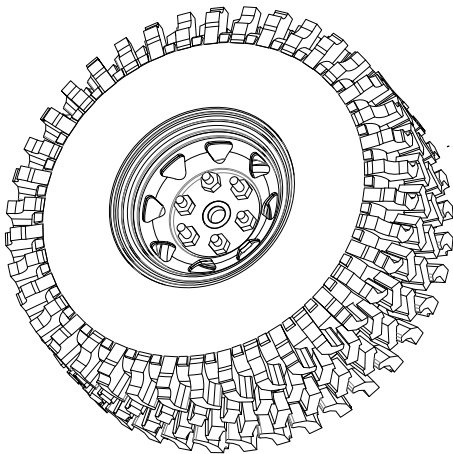

4. Install the correct shorter length hardware into the remaining holes.

M2 x 14mm Cap Screw

5. Begin to tighten the hardware into a star shape pattern to fully seat the tire to the wheel properly.

6. Your wheel and tire should be fully seated as shown: