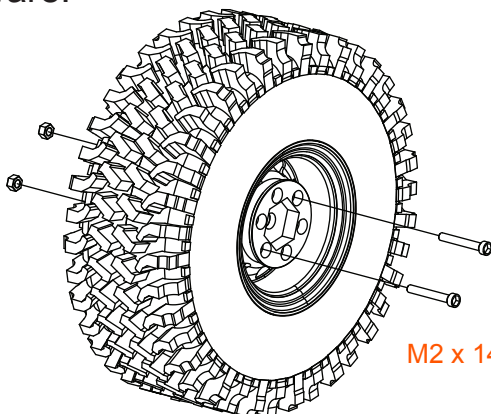

● 46

Wheel disassembly shown

1. Insert internal beadlock ring into tire.

2. Install wheel front and back.
NOTE: Ensure front and back side spokes align with each other.

3. Use the included longer hardware to help aid in tire and wheel installation. Be sure to slowly tighten the nuts on the longer hardware until you are able to begin installing the included shorter hardware.

4. Install the correct shorter length hardware into the remaining holes.

M2 x 14mm Cap Screw