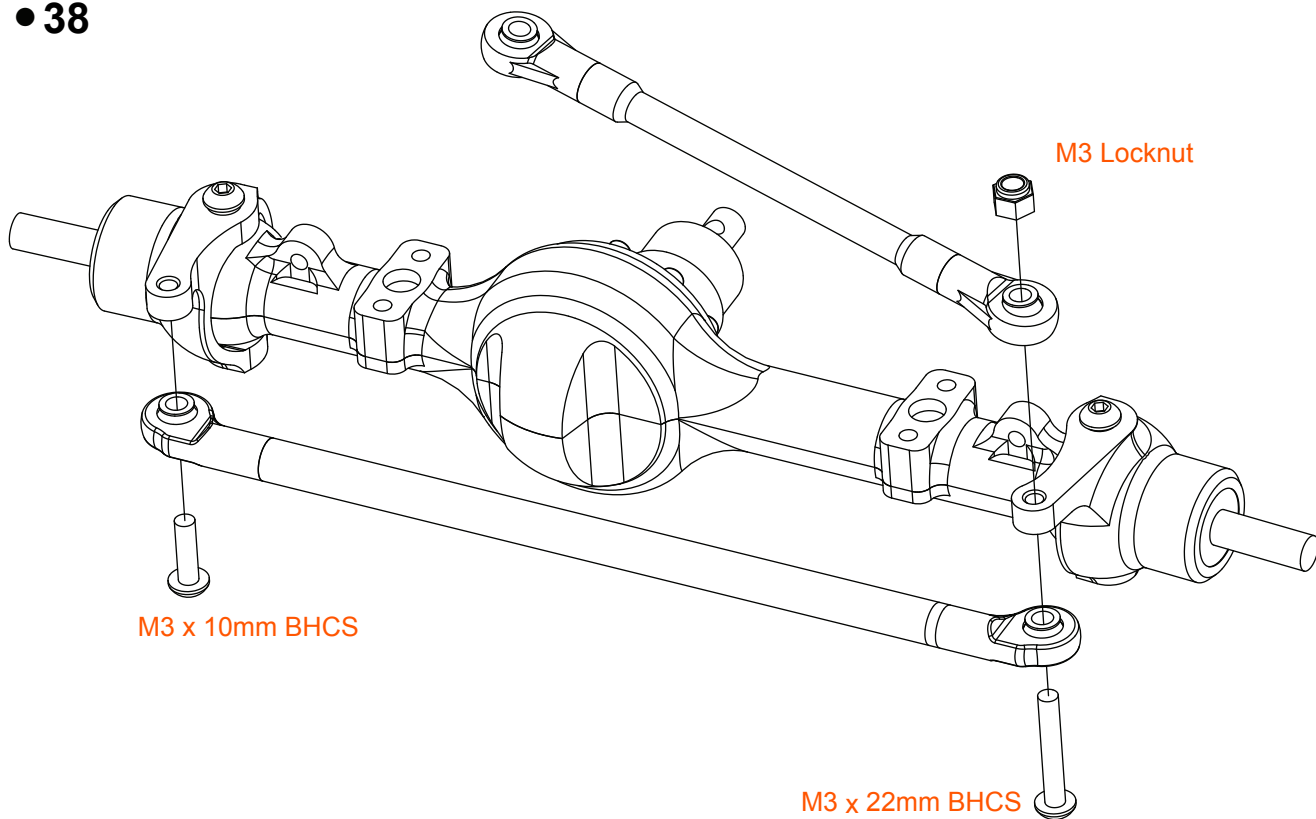

1/10 Trail Finder 2 Truck Kit "LWB"

• 36

Note: Servos are not included in this KIT.

• 37

M3 x 10mm BHCS

M3 x 8mm BHCS

TRAILFINDER 2 LWB

1/10 Trail Finder 2 Truck Kit "LWB"

• 38

• 39

• 40

• 41

● 42

M3 x 1.0mm BHCS

● 43

M3 Locknut