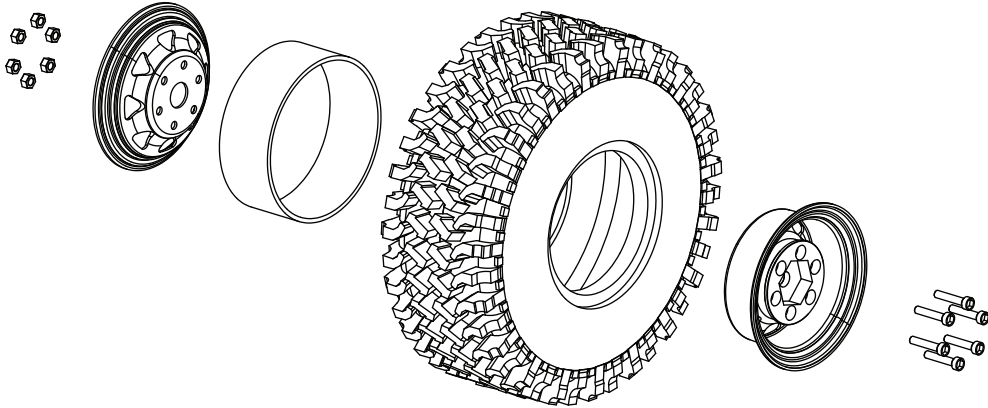

M3 x 14 mm BHCS

TRAILFINDER 2 LWB

1/10 Trail Finder 2 Truck Kit "LWB"

● 46

Wheel disassembly shown

1. Insert internal beadlock ring into tire.

2. Install wheel front and back.
NOTE: Ensure front and back side spokes align with each other.

3. Use the included longer hardware to help aid in tire and wheel installation. Be sure to slowly tighten the nuts on the longer hardware until you are able to begin installing the included shorter hardware.