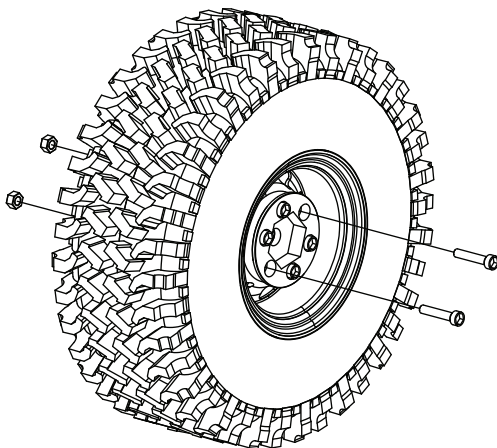

8. Install the correct shorter hardware.