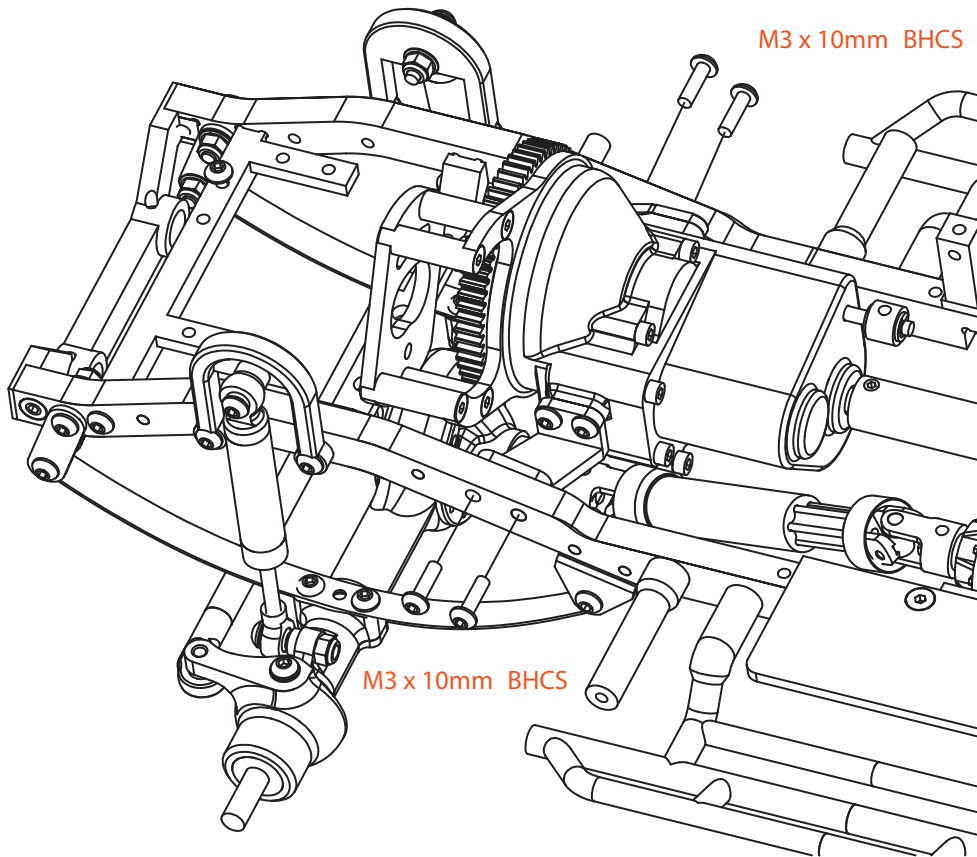

●30

●31-1

TRAILFINDER 2 LWB

1/10 Trail Finder 2 Truck Kit "LWB"

• 31-2

• 32

Install drive shaft rings

• 33

CORRECT ALIGNMENT

INCORRECT ALIGNMENT

Please check alignment when installing your drive shafts.

TRAILFINDER 2 LWB

1/10 Trail Finder 2 Truck Kit "LWB"

• 34

• 35

TRAILFINDER 2 LWB